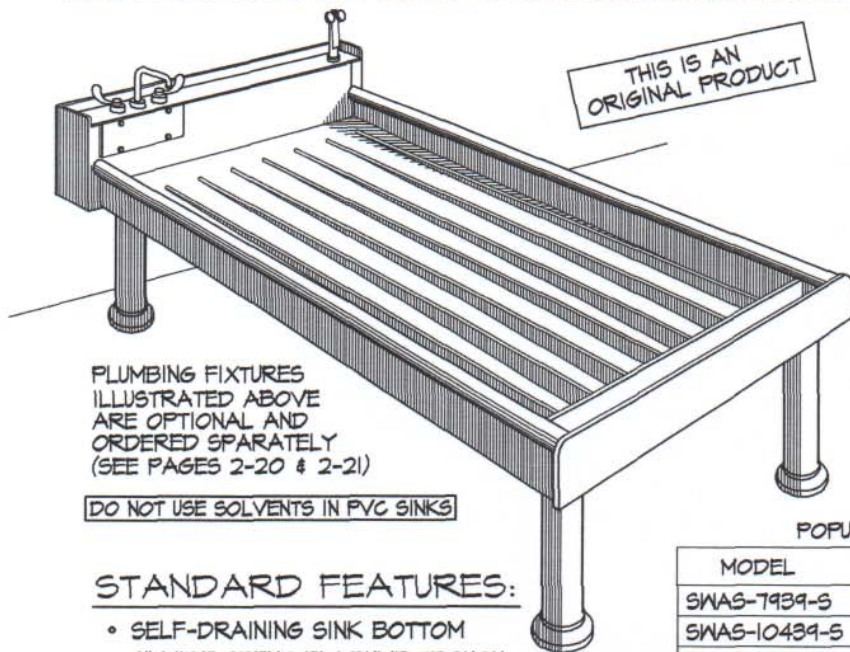

SEBASTIAN DARKROOM SINKS

SEBASTIAN PVC ADA WALK-AROUND SINKS WITH SELF-DRAINING SINK BOTTOM & END SPLASH FAUCET DECK

CONSTRUCTED ENTIRELY OF GRAY PVC, INERT TO ALL PHOTO CHEMICALS, THESE SINKS ARE EASY TO CLEAN AND MAINTAIN AND ARE AVAILABLE WITH STANDARD SINK RAIL-HEIGHT OF 34" IN COMPLIANCE WITH ADA GUIDELINES. SEBASTIAN SINKS ARE SUPPORTED BY HEAVY DUTY LEVELING LEGS. EACH SINK IS EQUIPPED WITH A SPENT-FIX DUMP TROUGH TO CONDUCT SPENT-FIX TO AN OPTIONAL TOTE-JUG OR AN OPTIONAL SILVER RECOVERY SYSTEM. A SELF-DRAINING SINK BOTTOM WITH LEVEL-TRAY RAILS IS STANDARD. SEBASTIAN WALK-AROUND SINKS ARE DESIGNED AND TESTED BY PHOTOMECHANICAL ENGINEERS AND TEACHERS OF PHOTOGRAPHY.

PLUMBING FIXTURES ILLUSTRATED ABOVE ARE OPTIONAL AND ORDERED SPARATELY (SEE PAGES 2-20 & 2-21)

DO NOT USE SOLVENTS IN PVC SINKS

STANDARD FEATURES:

- SELF-DRAINING SINK BOTTOM
- 4" WIDE SPENT-FIX DUMP TROUGH
- HEAVY TUBULAR LEVELING LEGS
- BACKSPLASH FAUCET DECK
- TUBULAR SINK RAILS
- REMOVABLE SERVICE PANELS TO SERVICE FAUCETS

OPTIONAL FEATURES:

PLEASE REFER TO PAGES 2-10, 20 & 21

THIS "WATER SAVER" FET74 EYE AND FACE WASH UNIT SWINGS OVER THE SINK PROVIDING HANDS-FREE SOFT SPRAY.

THE FET74 EYE/FACE WASH UNIT CAN BE FITTED TO ANY SEBASTIAN SINK.

POPULAR LENGTHS IN TWO WIDTHS

MODEL	OVERALL LENGTH	OVERALL WIDTH	INSIDE L x W x D	NUMBER OF LEGS
SWAS-7939-S	6'-7"	3'-3"	67"x33"x5"	4
SWAS-10439-S	8'-8"	3'-3"	91"x35"x5"	6
SWAS-12739-S	10'-7"	3'-3"	115"x35"x5"	6
SWAS-7951-S	6'-7"	4'-3"	67"x47"x5"	5
SWAS-10451-S	8'-8"	4'-3"	91"x47"x5"	7
SWAS-12751-S	10'-7"	4'-3"	115"x47"x5"	8
SWAS-13651-S	11'-4"	4'-3"	123"x47"x5"	8
SWAS-15151-S	12'-7"	4'-3"	139"x47"x5"	8
SWAS-16851-S	14'-0"	4'-3"	155"x47"x5"	8
SWAS-17551-S	14'-7"	4'-3"	163"x47"x5"	11
SWAS-18751-S	16'-7"	4'-3"	187"x47"x5"	11