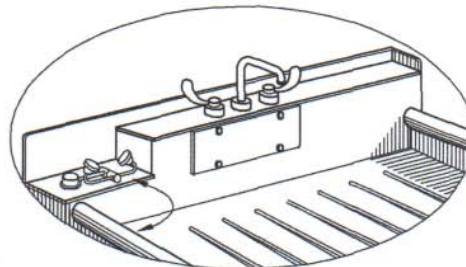

SEBASTIAN DARKROOM SINKS

SEBASTIAN PVC ADA WALK-AROUND SINKS WITH SELF-DRAINING SINK BOTTOM & END SPLASH FAUCET DECK

CONSTRUCTED ENTIRELY OF GRAY PVC, INERT TO ALL PHOTO CHEMICALS, THESE SINKS ARE EASY TO CLEAN AND MAINTAIN AND ARE AVAILABLE WITH STANDARD SINK RAIL-HEIGHT OF 34" IN COMPLIANCE WITH ADA GUIDELINES. SEBASTIAN SINKS ARE SUPPORTED BY HEAVY DUTY LEVELING LEGS. EACH SINK IS EQUIPPED WITH A SPENT-FIX DUMP TROUGH TO CONDUCT SPENT-FIX TO AN OPTIONAL TOTE-JUG OR AN OPTIONAL SILVER RECOVERY SYSTEM. A SELF-DRAINING SINK BOTTOM WITH LEVEL-TRAY RAILS IS STANDARD. SEBASTIAN WALK-AROUND SINKS ARE DESIGNED AND TESTED BY PHOTOMECHANICAL ENGINEERS AND TEACHERS OF PHOTOGRAPHY.

PLUMBING FIXTURES ILLUSTRATED ABOVE ARE OPTIONAL AND ORDERED SPARATELY (SEE PAGES 2-20 & 2-21)

DO NOT USE SOLVENTS IN PVC SINKS

STANDARD FEATURES:

- SELF-DRAINING SINK BOTTOM
- 4" WIDE SPENT-FIX DUMP TROUGH
- HEAVY TUBULAR LEVELING LEGS
- BACKSPLASH FAUCET DECK
- TUBULAR SINK RAILS
- REMOVABLE SERVICE PANELS TO SERVICE FAUCETS

OPTIONAL FEATURES:

PLEASE REFER TO PAGES 2-10, 20 & 21

THIS "WATER SAVER" FET74 EYE AND FACE WASH UNIT SWINGS OVER THE SINK PROVIDING HANDS-FREE SOFT SPRAY.

THE FET74 EYE/FACE WASH UNIT CAN BE FITTED TO ANY SEBASTIAN SINK.

POPULAR LENGTHS IN TWO WIDTHS

MODEL	OVERALL LENGTH	OVERALL WIDTH	INSIDE L x W x D	NUMBER OF LEGS
SWAS-7939-S	6'-7"	3'-3"	67"x33"x5"	4
SWAS-10439-S	8'-8"	3'-3"	91"x35"x5"	6
SWAS-12739-S	10'-7"	3'-3"	115"x35"x5"	6
SWAS-7951-S	6'-7"	4'-3"	67"x47"x5"	5
SWAS-10451-S	8'-8"	4'-3"	91"x47"x5"	7
SWAS-12751-S	10'-7"	4'-3"	115"x47"x5"	8
SWAS-13651-S	11'-4"	4'-3"	123"x47"x5"	8
SWAS-15151-S	12'-7"	4'-3"	139"x47"x5"	8
SWAS-16851-S	14'-0"	4'-3"	155"x47"x5"	8
SWAS-17551-S	14'-7"	4'-3"	163"x47"x5"	11
SWAS-18751-S	16'-7"	4'-3"	187"x47"x5"	11